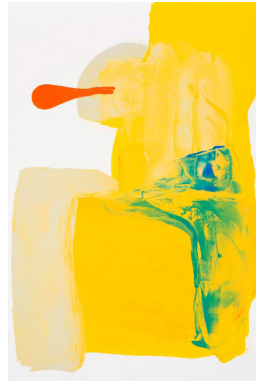

Pedro Calapez
Um corpo entre outros 03
2022
Mixed media on acid free 640
gsm Arches paper
152 x 102 cm (167 x 117 framed)